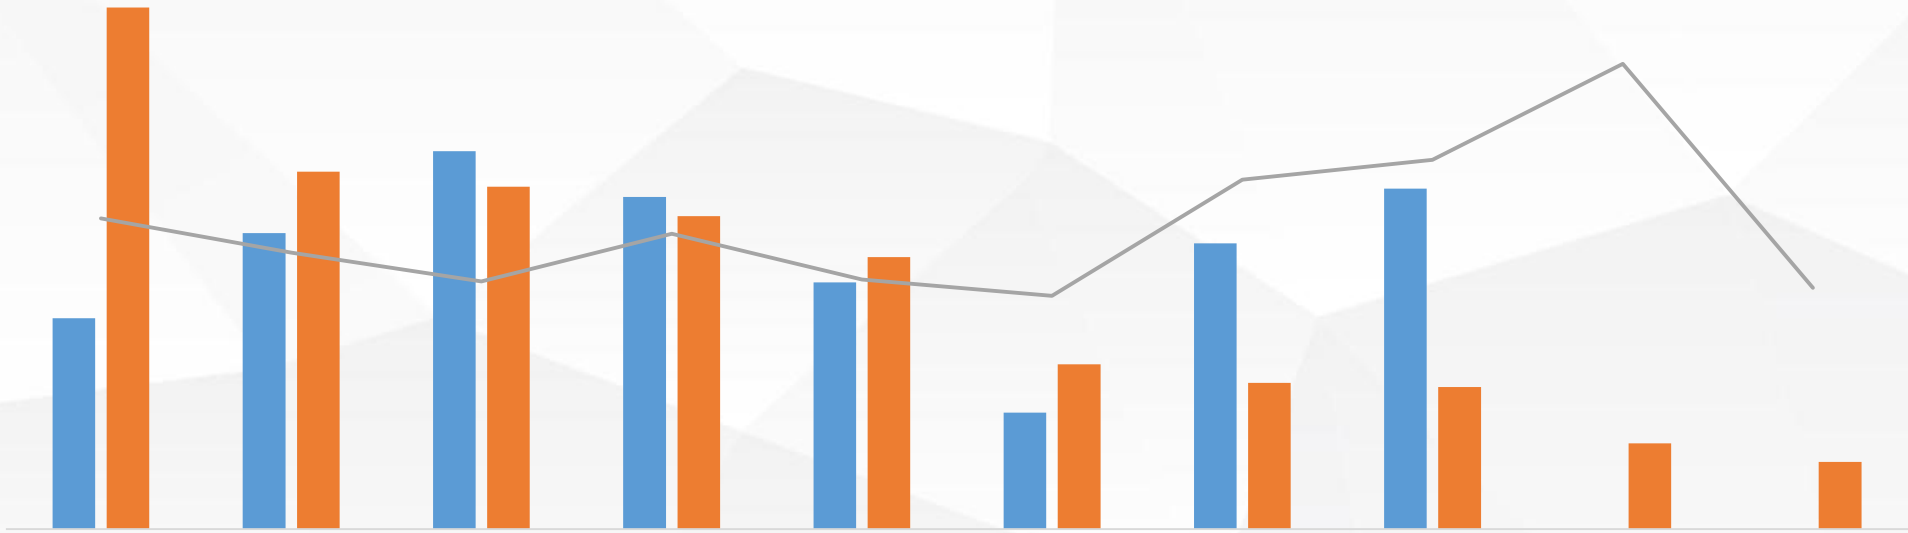

0

[Empty rectangular box for text]

[Empty rectangular box for text]

[Empty rectangular box for text]

Infographic
INFOGRAPHIC
OPTION DATA
L'ransisi dari data ke an
Nasabah dan aduan
wawancara

The infographic features a central smartphone displaying a grid of colorful icons. To its left, a laptop is partially visible. The background is a light gray with faint, abstract shapes. The text 'Infographic' is prominently displayed in a bold, sans-serif font. Below it, the words 'INFOGRAPHIC' and 'OPTION DATA' are written in a smaller font. At the bottom, there are several lines of text, some of which are partially obscured or cut off.

1 2 3 4 5 6 7 8 9 10 11 12 13 14

1 2 3 4 5 6 7 8 9 10 11 12 13 14 15 16 17 18 19 20