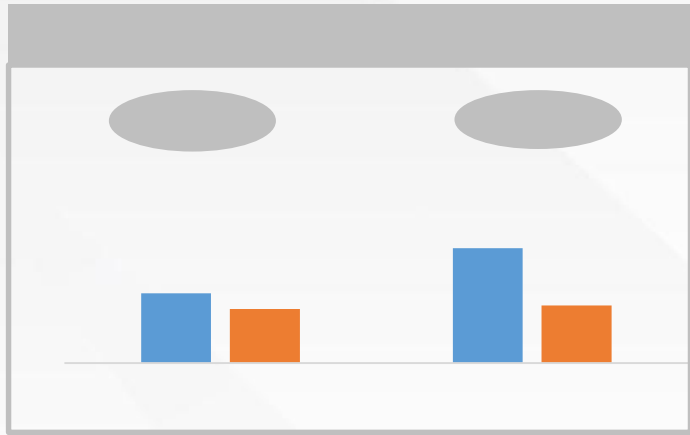

0

[Empty rectangular box for text]

[Empty rectangular box for text]

[Empty rectangular box for text]

Infographic
INFOGRAPHIC
OPTION DATA
L'ransisi dari data ke an
Nasabah dan aduan
wawancara

The infographic features a central smartphone displaying a grid of colorful icons. To its left, a laptop is partially visible. The background is a light gray with faint, abstract shapes. The text 'Infographic' is prominently displayed in a bold, sans-serif font. Below it, the words 'INFOGRAPHIC' and 'OPTION DATA' are written in a smaller font. At the bottom, there are several lines of text, some of which are partially obscured or cut off.

1 2 3 4 5 6 7 8 9 10 11 12 13 14

1 2 3 4 5 6 7 8 9 10 11 12 13 14 15 16 17 18 19 20