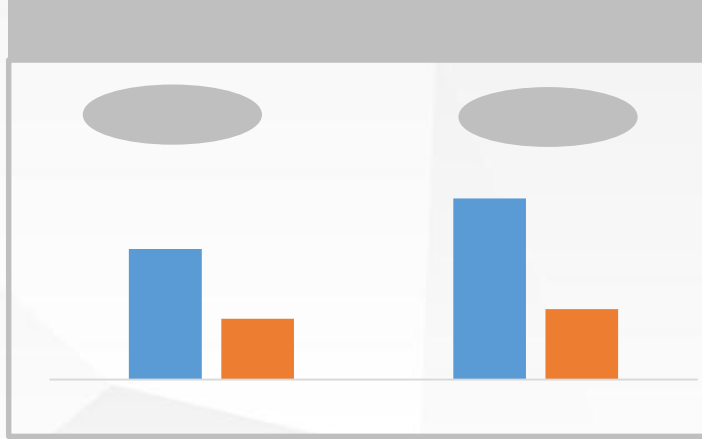

0

[Empty rectangular box for text]

[Empty rectangular box for text]

[Empty rectangular box for text]

Infographic
INFOGRAPHIC
OPTION DATA
L'ransisi dari data ke an
Nasabah dan aduan
wawancara

The infographic features a central smartphone displaying a grid of colorful icons. To its left, a laptop is partially visible. The background is a light gray with faint, abstract shapes. The text 'Infographic' is prominently displayed in a bold, sans-serif font. Below it, the words 'INFOGRAPHIC' and 'OPTION DATA' are written in a smaller font. At the bottom, there are several lines of text, some of which are partially obscured or cut off.

1 2 3 4 5 6 7 8 9 10 11 12 13 14

1 2 3 4 5 6 7 8 9 10 11 12 13 14 15 16 17 18 19 20